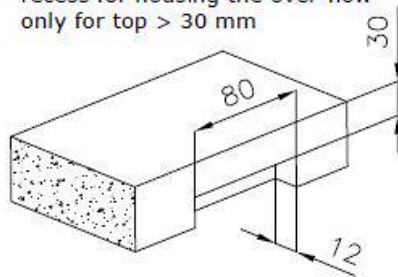

Base 60 cm

Dimensions 540 x 440 mm

Standard fittings Fixing hooks, gasket, drain, overflow and siphon, boxed packing

Mixer holes No standard holes

Built-in hole [View technical data sheet](#)

Drainer	No
Width	54 cm
Bowl dimension	500 x 400 mm
Number of bowls	1 bowl
Waste fitting	Drain SPACE 3,5"

FEATURES

Deep bowls	This bowls reach an important depth, over 20 cm, thanks to the advanced production technology, that can be offer great capiciency and practicity in all the washing operations.
High thickness	1mm thick steel. A significant thickness, which guarantees the maximum sturdiness and durability.
Perimetral overflow	The overflow is always a security on the Foster sinks that prevents the overflow of water in case of oversights. The perimeter drain solution improves aesthetics thanks to its square and essential shape.
Save space system	Drain and siphon are designed to leave as much space as possible in the under-sink area, more and more useful today for theseparate waste collection systems.
Small radius	Bowls with squared shapes with a modern design and an increased capacity, for a minimal aesthetics connected with an extreme practicity.
Space waste fitting	The elegant SPACE steel cap closes the drain and leaves no visible residues collected in the basket below. Space also has a small footprint and allows the optimal use of the under-sink compartment.

TECHNICAL DATA

Lavello / Sink cod. 3355/050

intaglio per il troppo-pieno
solo con top > 30 mm

recess for housing the over-flow
only for top > 30 mm

OPTIONAL ACCESSORIES

Glass chopping board
8631 300

HDPE Chopping board
8657 001